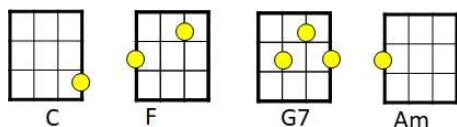

Do Wah Diddy Diddy

Manfred Mann

1	&	2	&	3	&	4	&
П		П	V	V	П	V	

Intro: C | F , C |

**C stop**                      **F stop**                      **C stop**  
 There she was just a-walkin' down the street, singin'  
**C**                              **F**                      **C**  
*"Do wah diddy diddy dum diddy do"*  
**C**                              **F**                      **C**  
 Snappin' her fingers and shufflin' her feet, singin'  
**C**                              **F**                      **C**  
*"Do wah diddy diddy dum diddy do"*  
                                  **C stop**    **C stop**  
 She looked good (*looked good*), she looked fine (*looked fine*)  
                                  **C stop**                      **C**                      **C stop**                      **C**  
 She looked good, she looked fine and I nearly lost my mind

Bridge: **C**    **Am**  
 (riff 1) Whoa-oh, I knew we was falling in love  
                                  **F**    **G7**  
 (riff 2) Yes I did, and so I told her all the things I'd been dreamin' of

Bridge: C

Am

Do Wah Diddy p2

(riff 1) Whoa-oh, I knew we was falling in love \_\_\_\_\_

F

G7

(riff 2) Yes I did, and so I told her all the things I'd been dreamin' of

C

Do wah diddy diddy dum diddy do, oh yeah,

C

F

C stop

Do wah diddy diddy dum diddy do.

Riff 1:

Ukulele

Ukulele